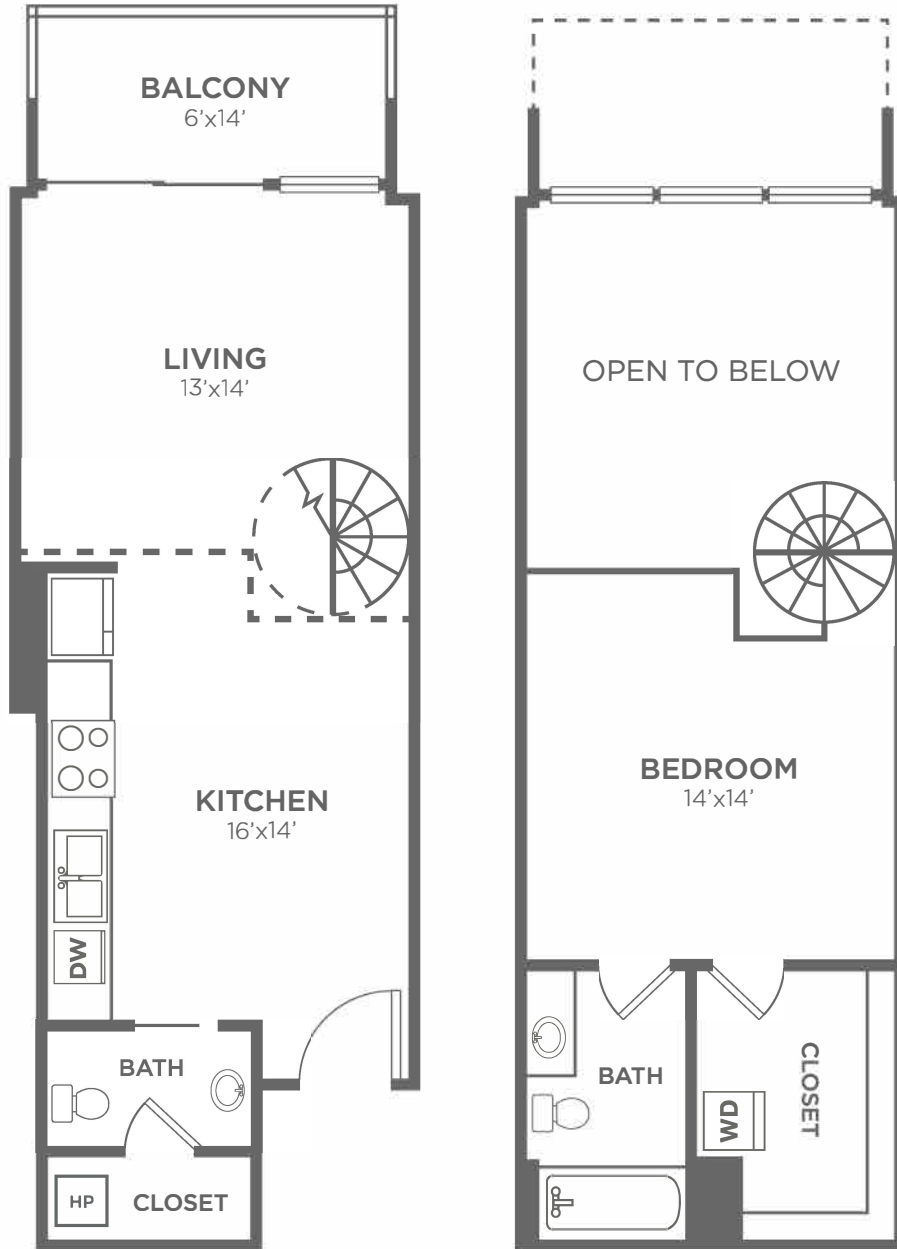

# A1

1 BED / 1.5 BATH

820  
SQ. FT.

THE ONE. THE ONLY.

215 North Pine Street | Charlotte, NC 28202

704-374-0089 | [www.vuecharlotte.com](http://www.vuecharlotte.com)

*All dimensions and square footages are approximate*