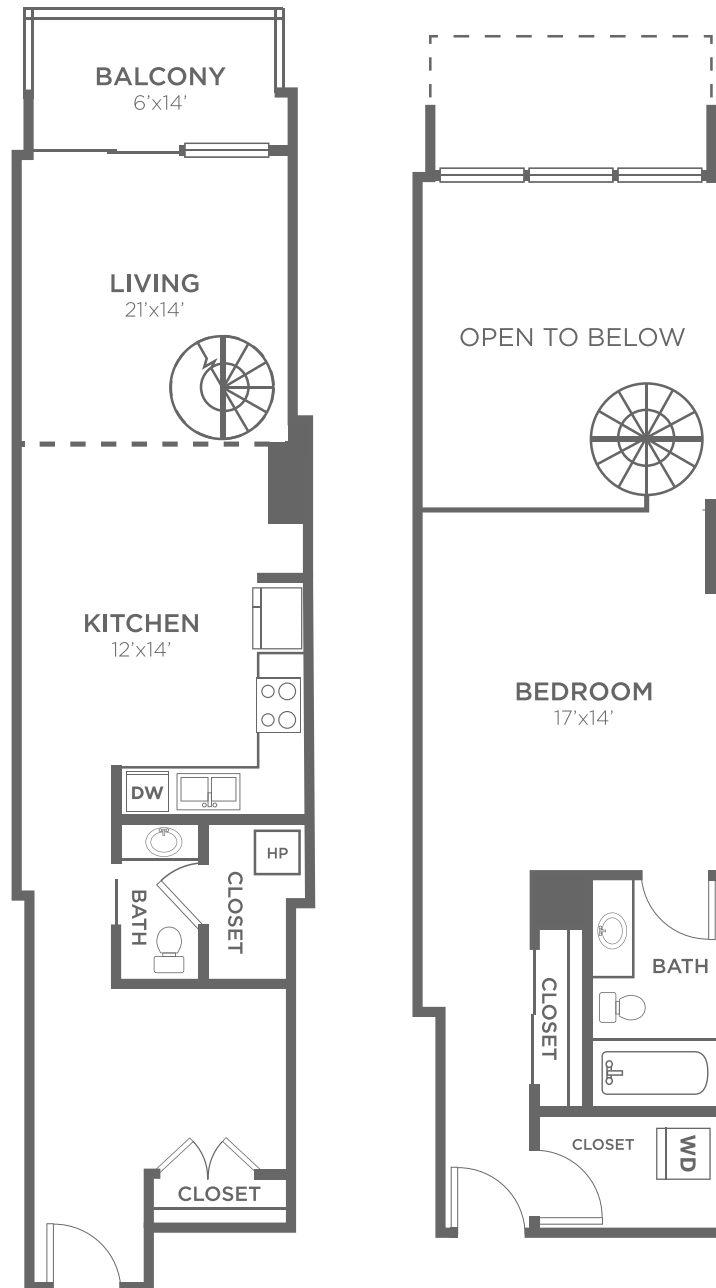

A10

1 BED / 1.5 BATH

1232
SQ. FT.

THE ONE. THE ONLY.

215 North Pine Street | Charlotte, NC 28202

704-374-0089 | www.vuecharlotte.com

All dimensions and square footages are approximate