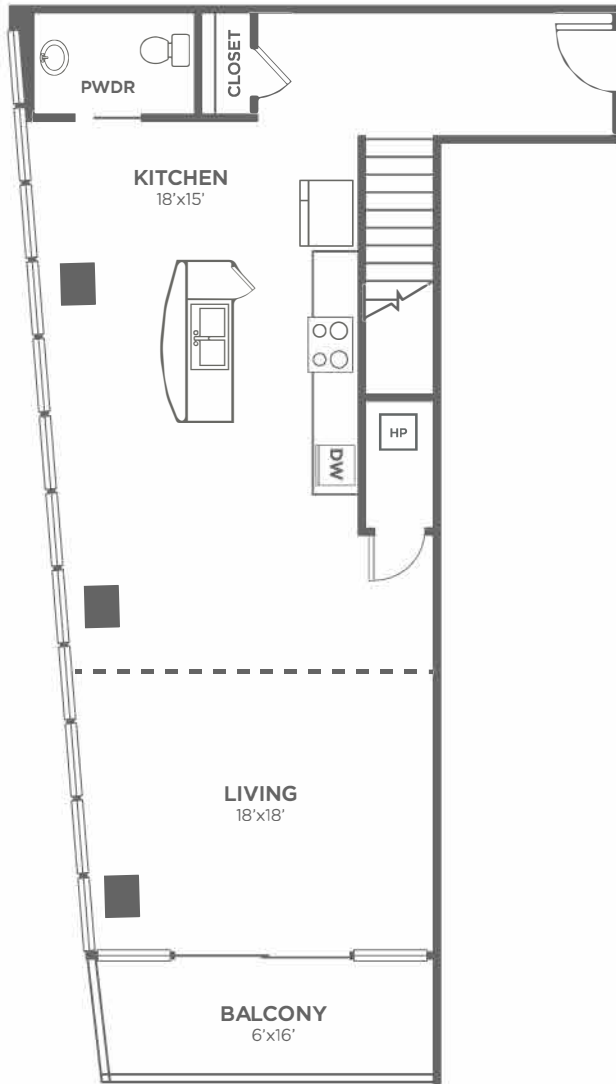

# A11

1 BED / 1.5 BATH

# 1411

SQ. FT.

**THE VUE CHARLOTTE**

THE ONE. THE ONLY.

215 North Pine Street | Charlotte, NC 28202

704-374-0089 | [www.vuecharlotte.com](http://www.vuecharlotte.com)

*All dimensions and square footages are approximate*