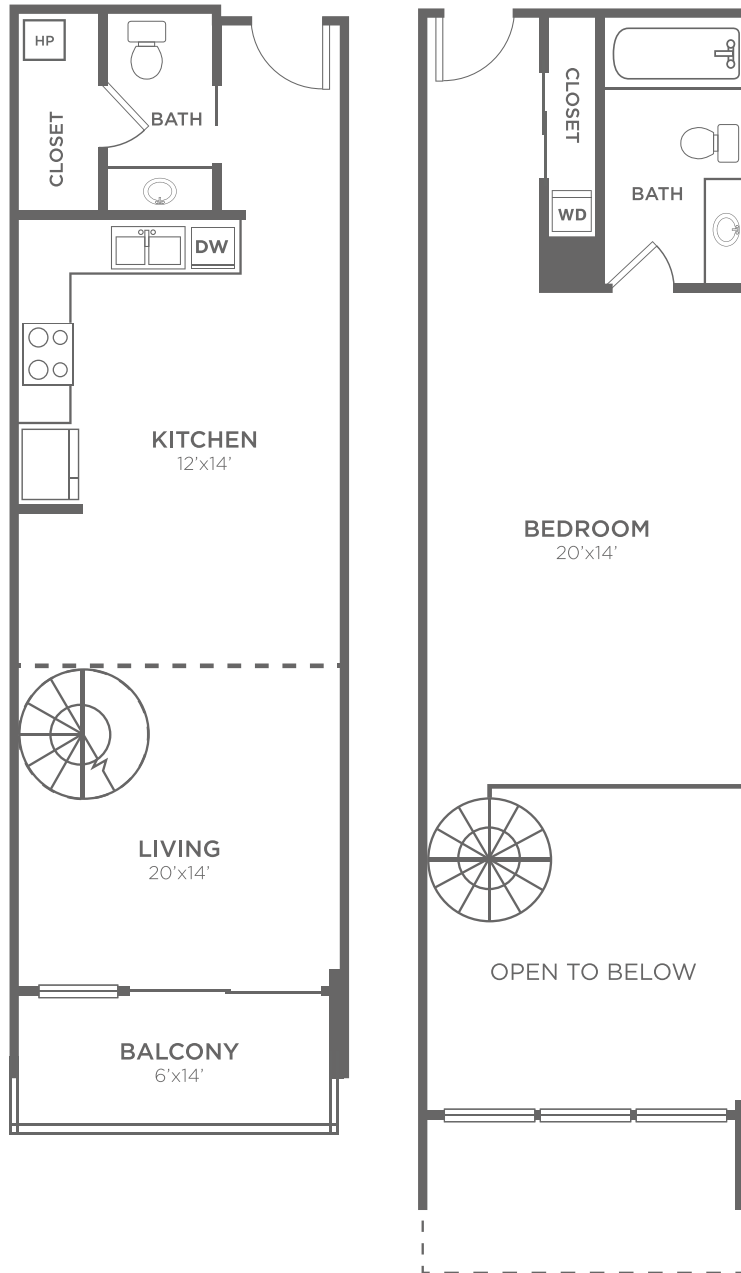

# A4

1 BED / 1.5 BATH

# 1020 SQ. FT.

THE ONE. THE ONLY.

215 North Pine Street | Charlotte, NC 28202

704-374-0089 | [www.vuecharlotte.com](http://www.vuecharlotte.com)

*All dimensions and square footages are approximate*