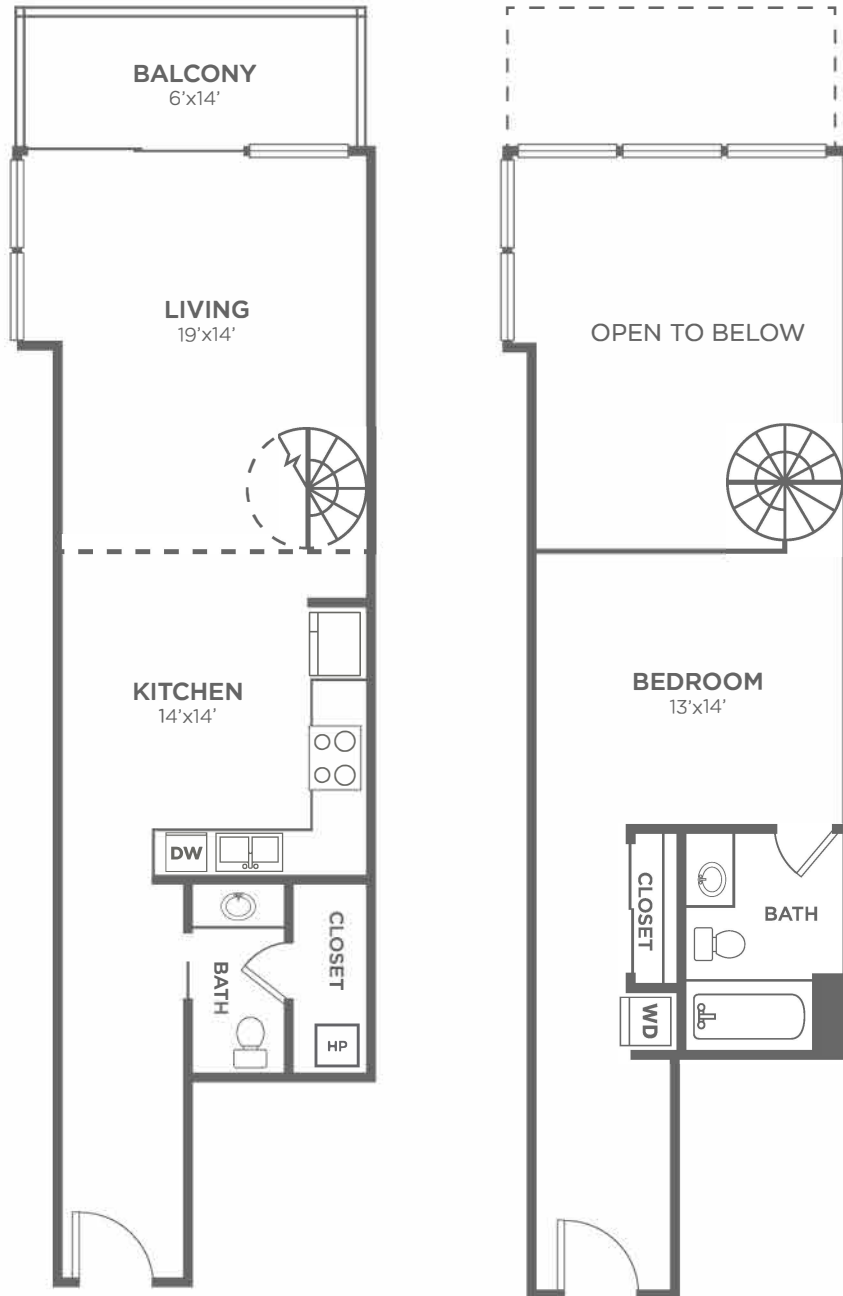

# A5

1 BED / 1.5 BATH

# 1025 SQ. FT.

THE ONE. THE ONLY.

215 North Pine Street | Charlotte, NC 28202

704-374-0089 | [www.vuecharlotte.com](http://www.vuecharlotte.com)

*All dimensions and square footages are approximate*