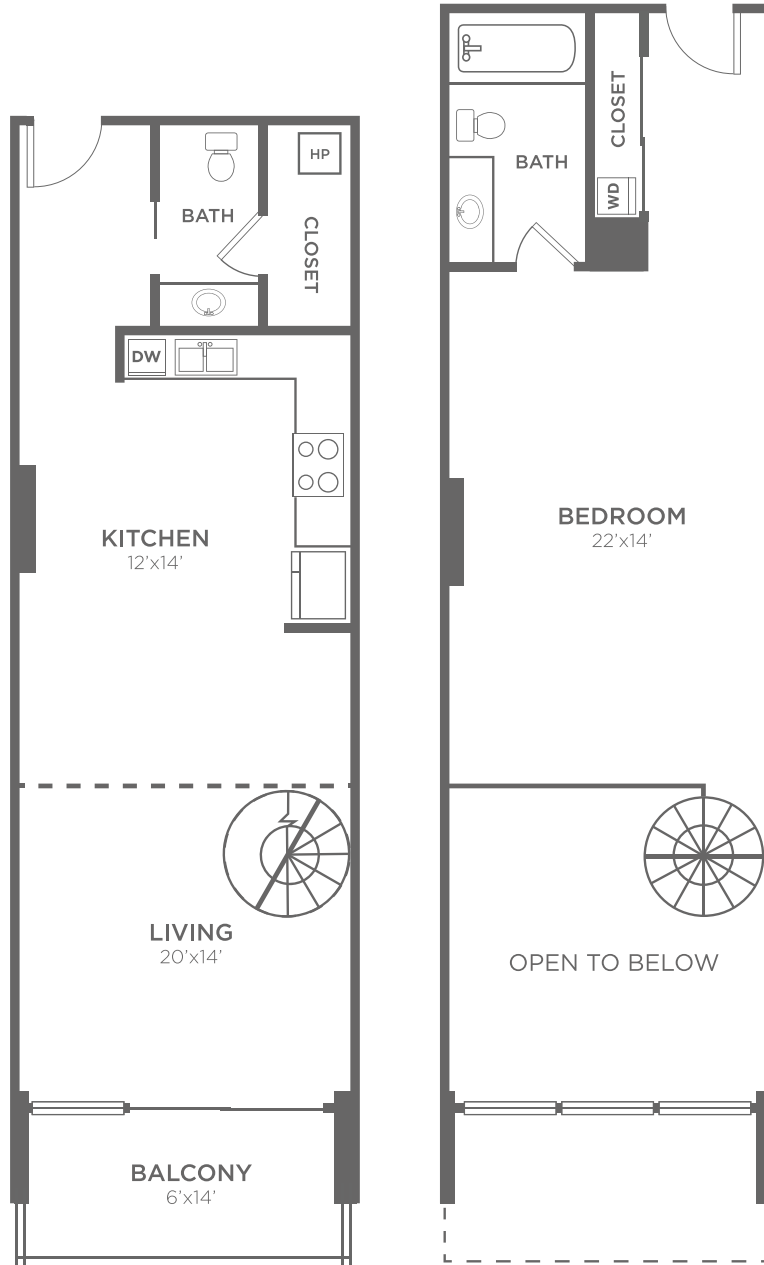

A6

1 BED / 1.5 BATH

1026
SQ. FT.

THE VUE CHARLOTTE

THE ONE. THE ONLY.

215 North Pine Street | Charlotte, NC 28202

704-374-0089 | www.vuecharlotte.com

All dimensions and square footages are approximate