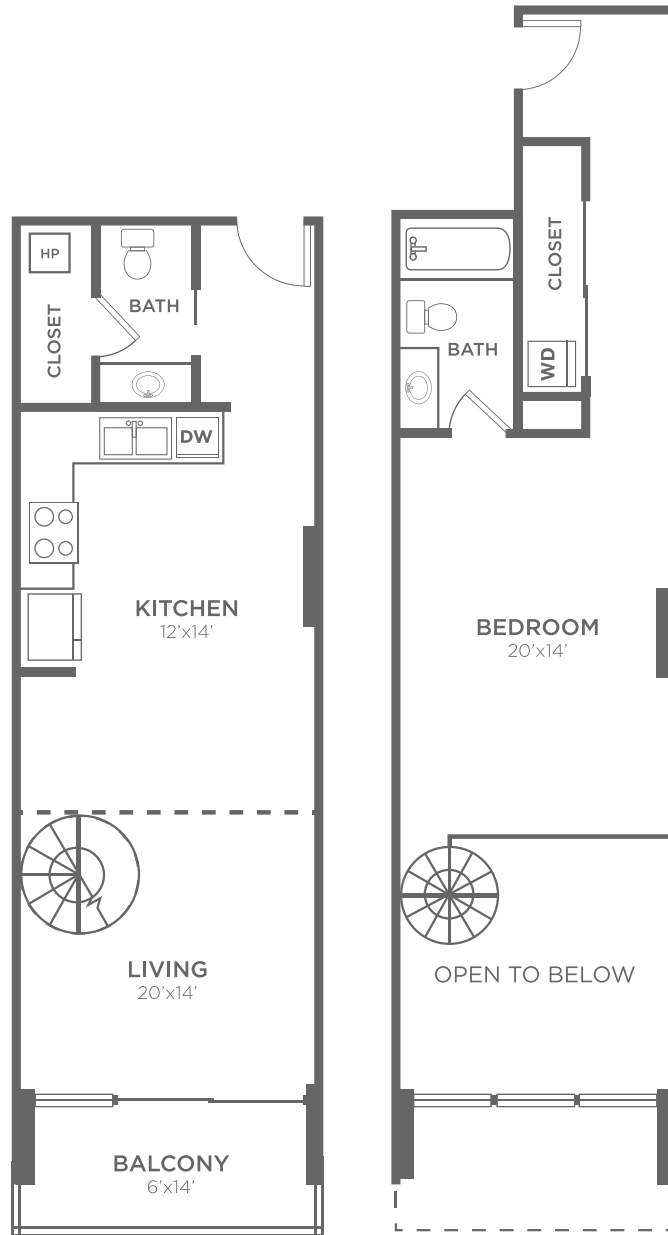

A7

1 BED / 1.5 BATH

1106

SQ. FT.

THE ONE. THE ONLY.

215 North Pine Street | Charlotte, NC 28202

704-374-0089 | www.vuecharlotte.com

All dimensions and square footages are approximate