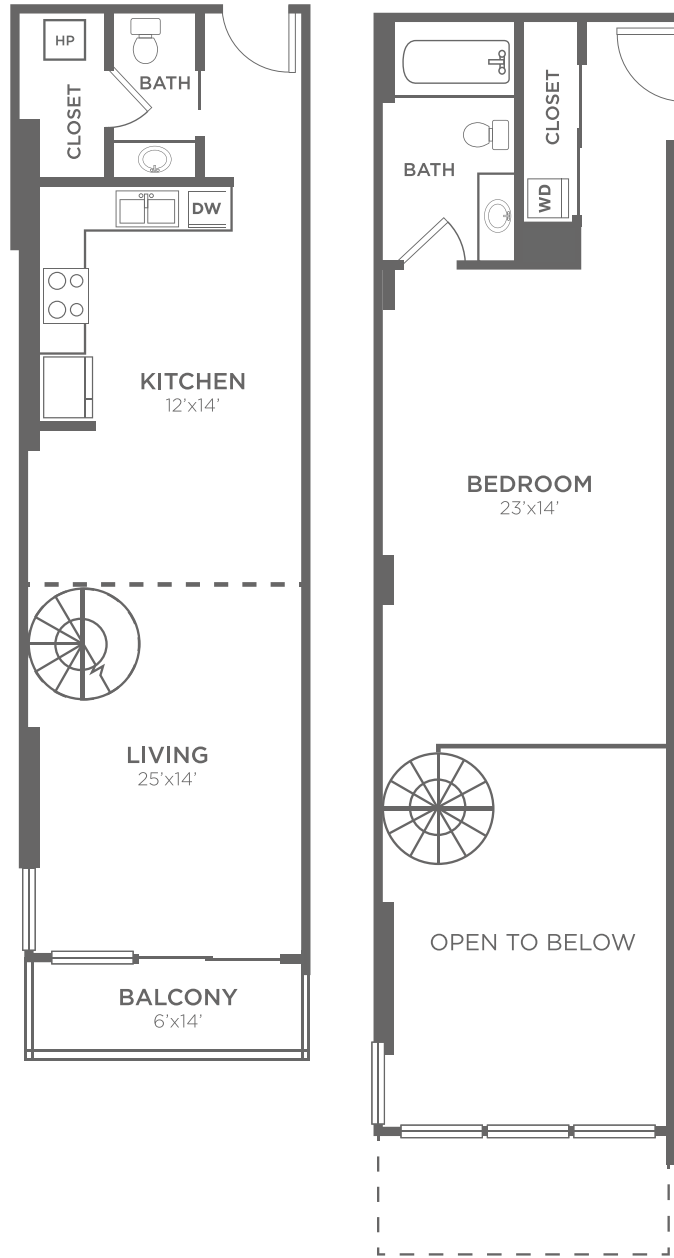

A8

1 BED / 1.5 BATH

1149

SQ. FT.

215 North Pine Street | Charlotte, NC 28202

704-374-0089 | www.vuecharlotte.com

All dimensions and square footages are approximate