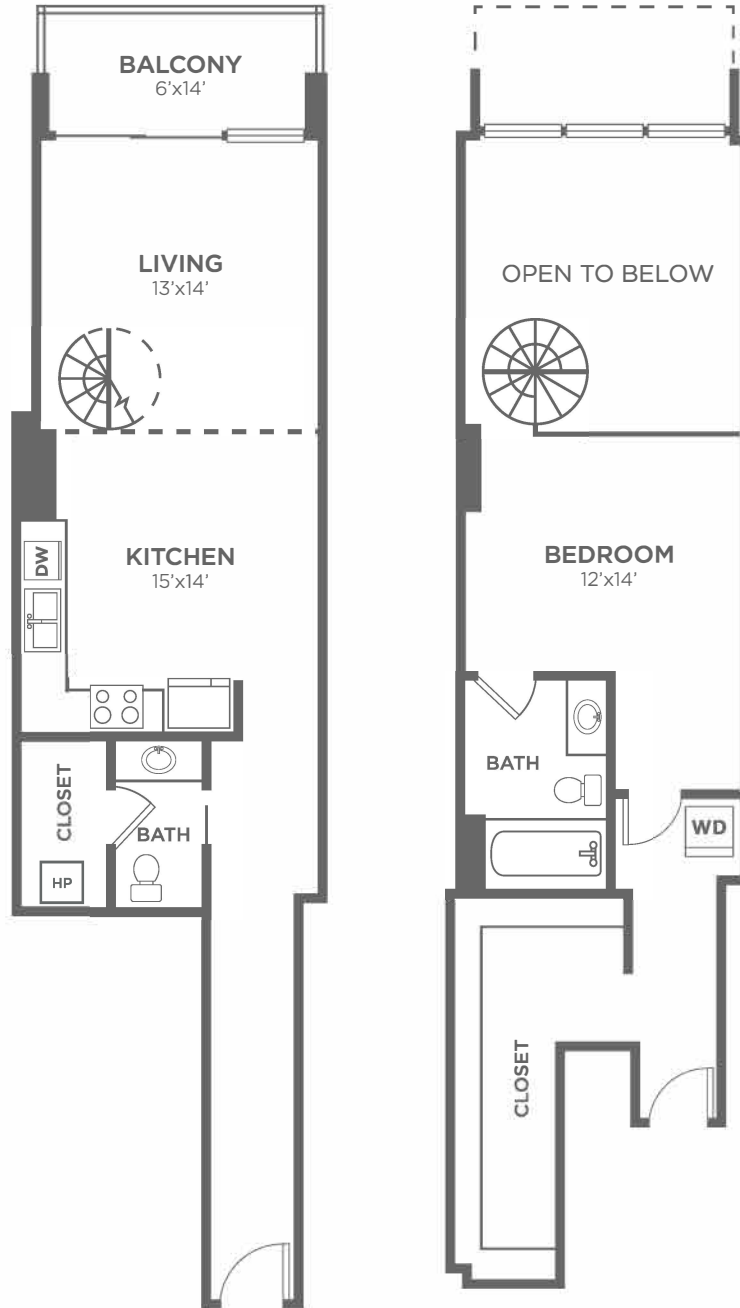

# A9

1 BED / 1.5 BATH

# 1164

SQ. FT.

**THE VUE CHARLOTTE**

THE ONE. THE ONLY.

215 North Pine Street | Charlotte, NC 28202

704-374-0089 | [www.vuecharlotte.com](http://www.vuecharlotte.com)

*All dimensions and square footages are approximate*