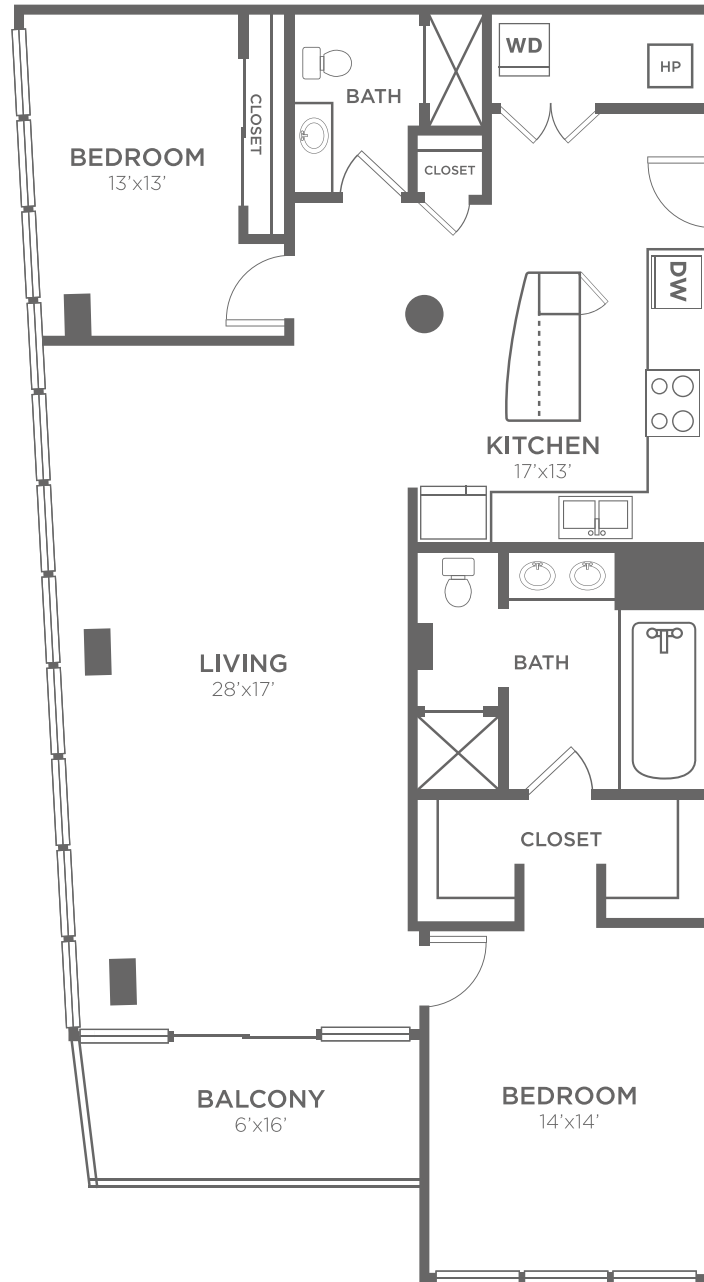

B10

2 BED / 2 BATH

1526
SQ. FT.

215 North Pine Street | Charlotte, NC 28202

704-374-0089 | www.vuecharlotte.com

All dimensions and square footages are approximate