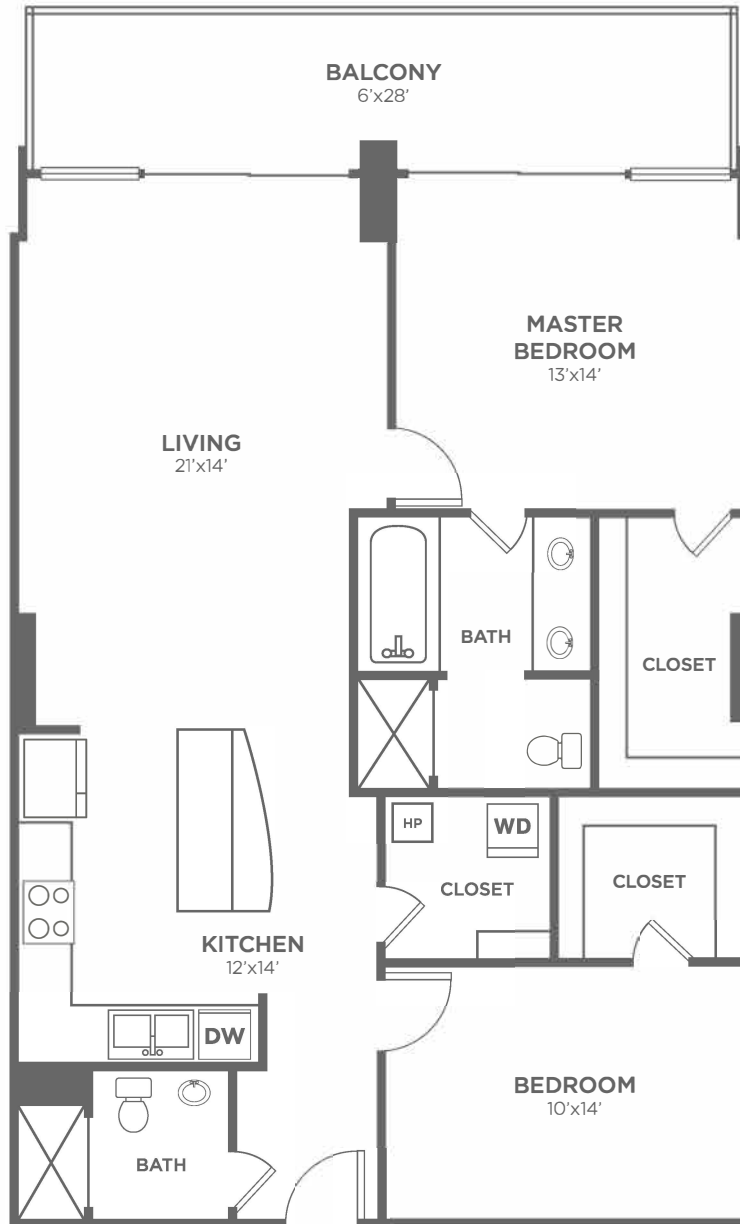

B1

2 BED / 2 BATH

1137

SQ. FT.

THE ONE. THE ONLY.

215 North Pine Street | Charlotte, NC 28202

704-374-0089 | www.vuecharlotte.com

All dimensions and square footages are approximate