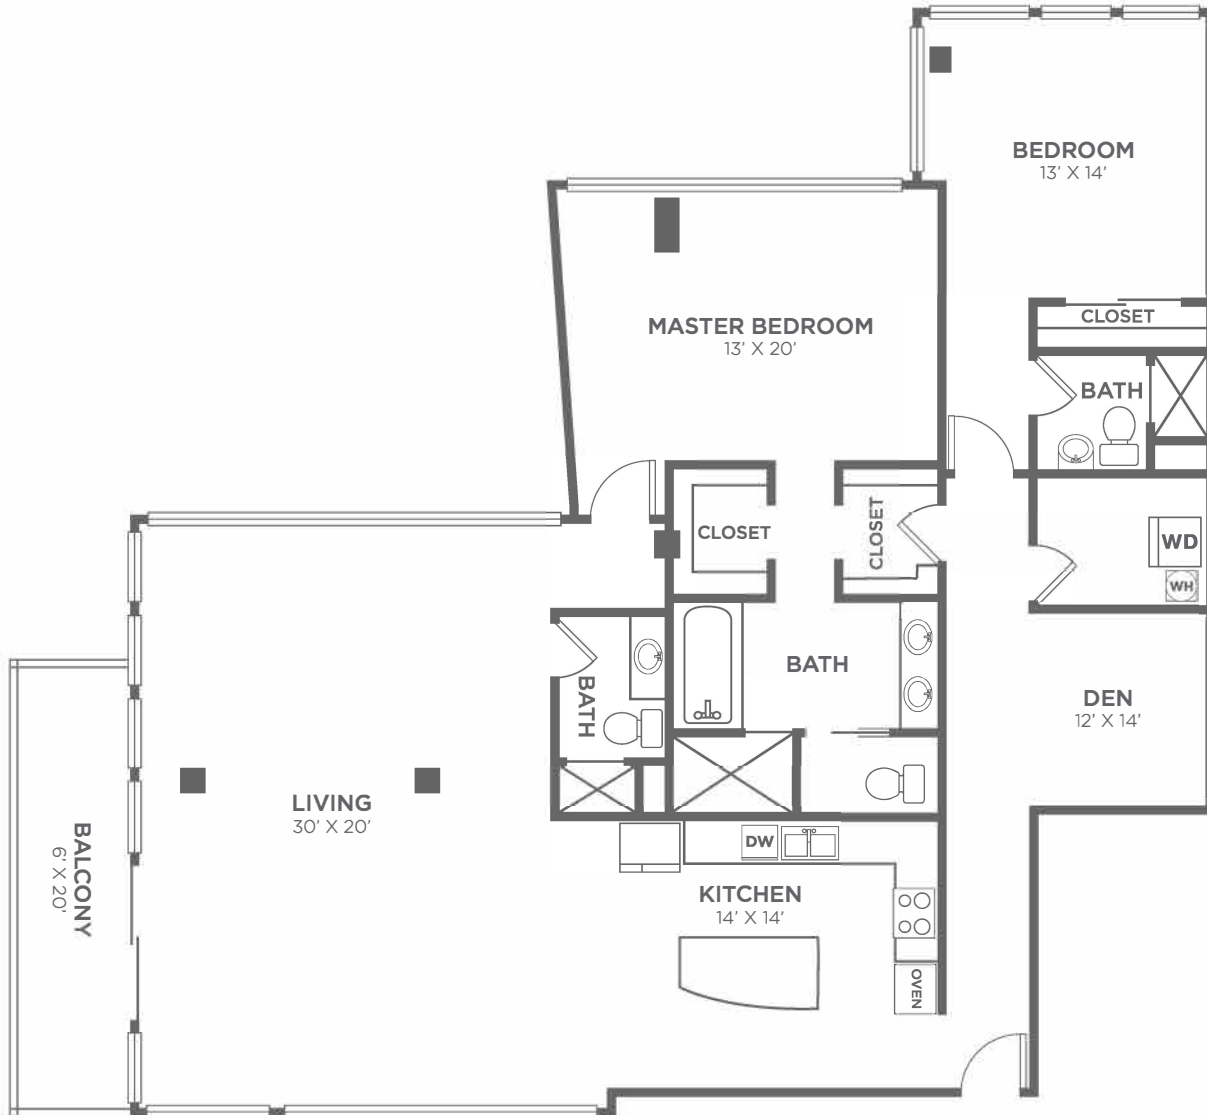

B12D

2 BED / 3 BATH

2282
SQ. FT.

THE ONE. THE ONLY.

215 North Pine Street | Charlotte, NC 28202

704-374-0089 | www.vuecharlotte.com

All dimensions and square footages are approximate