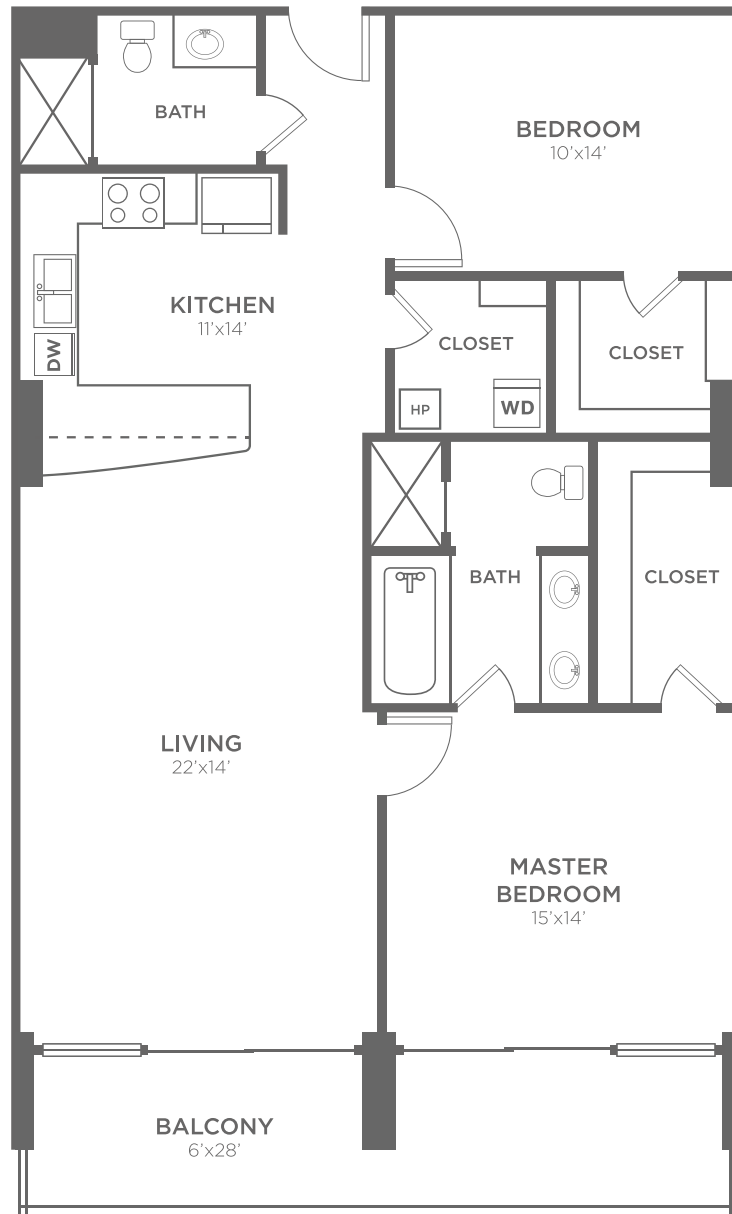

B2

2 BED / 2 BATH

1141 SQ. FT.

THE ONE. THE ONLY.

215 North Pine Street | Charlotte, NC 28202

704-374-0089 | www.vuecharlotte.com

All dimensions and square footages are approximate