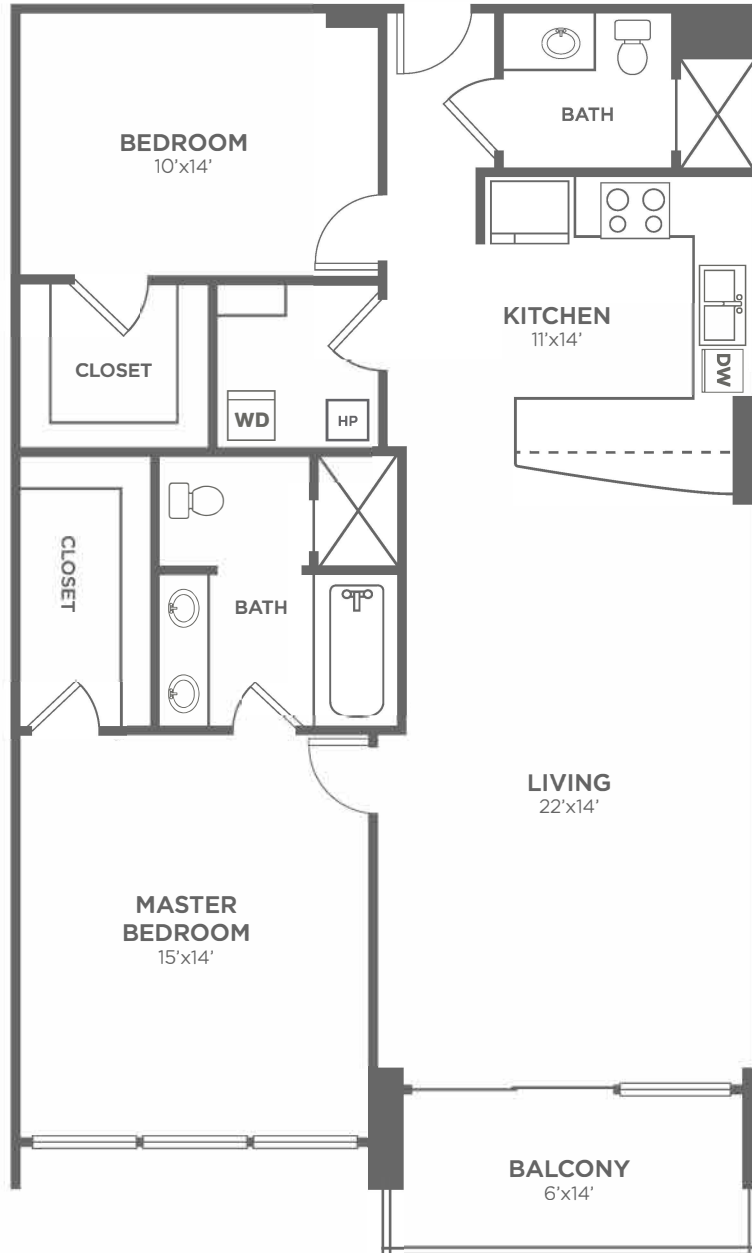

B3

2 BED / 2 BATH

1170 SQ. FT.

THE VUE CHARLOTTE

THE ONE. THE ONLY.

215 North Pine Street | Charlotte, NC 28202

704-374-0089 | www.vuecharlotte.com

All dimensions and square footages are approximate