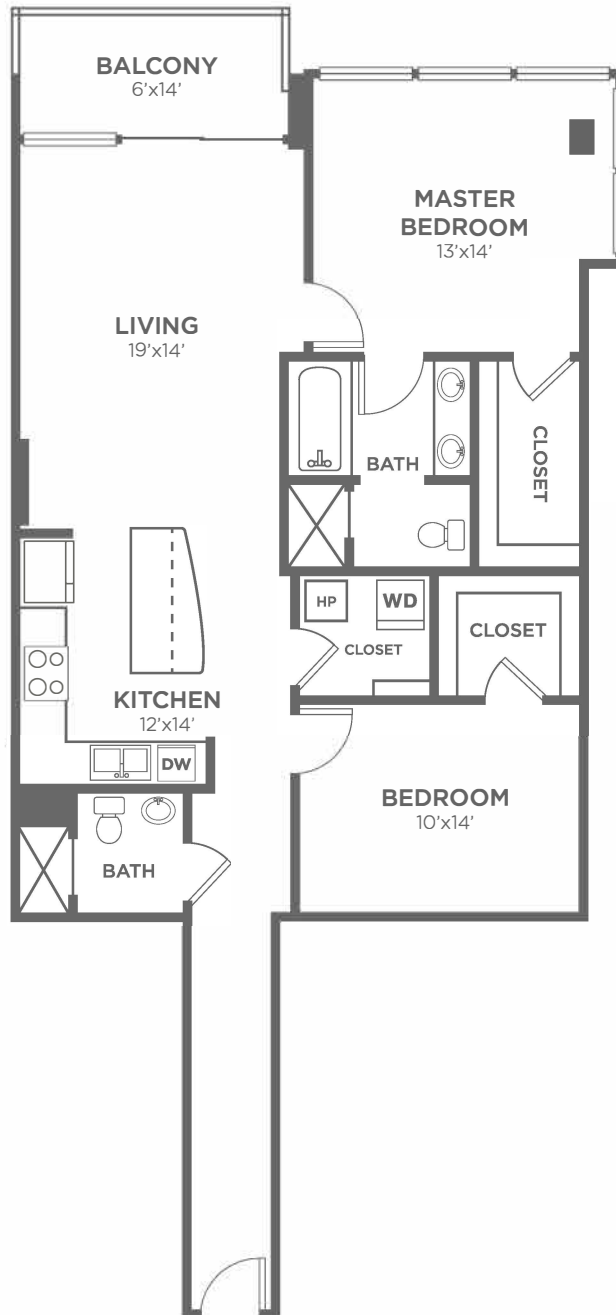

# B6

2 BED / 2 BATH

1225  
SQ. FT.

THE ONE. THE ONLY.

215 North Pine Street | Charlotte, NC 28202

704-374-0089 | [www.vuecharlotte.com](http://www.vuecharlotte.com)

*All dimensions and square footages are approximate*