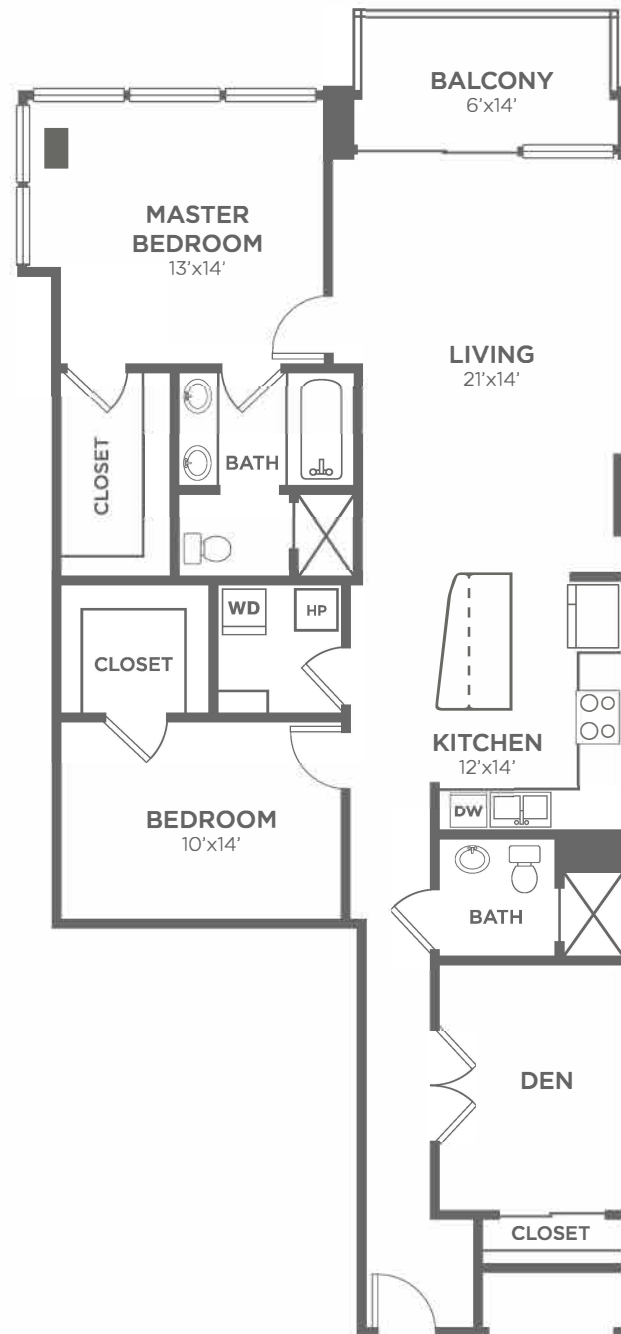

B8D

2 BED / 2 BATH

1368
SQ. FT.

215 North Pine Street | Charlotte, NC 28202

704-374-0089 | www.vuecharlotte.com

All dimensions and square footages are approximate