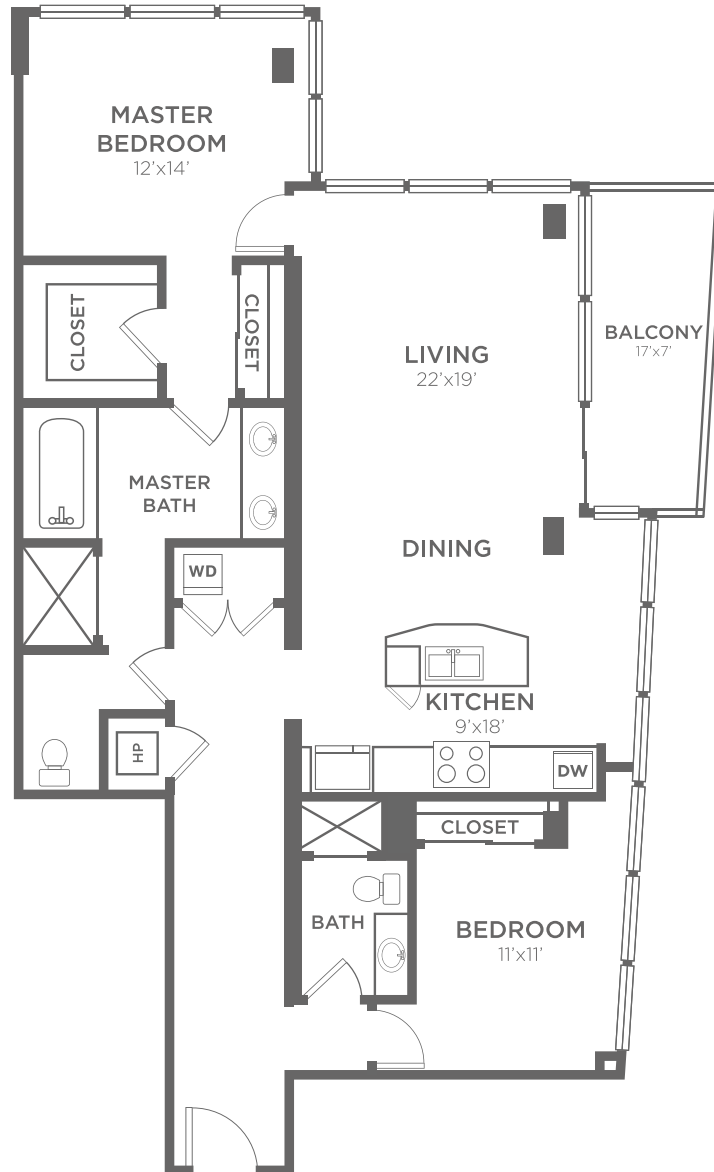

B9

2 BED / 2 BATH

1513

SQ. FT.

215 North Pine Street | Charlotte, NC 28202

704-374-0089 | www.vuecharlotte.com

All dimensions and square footages are approximate