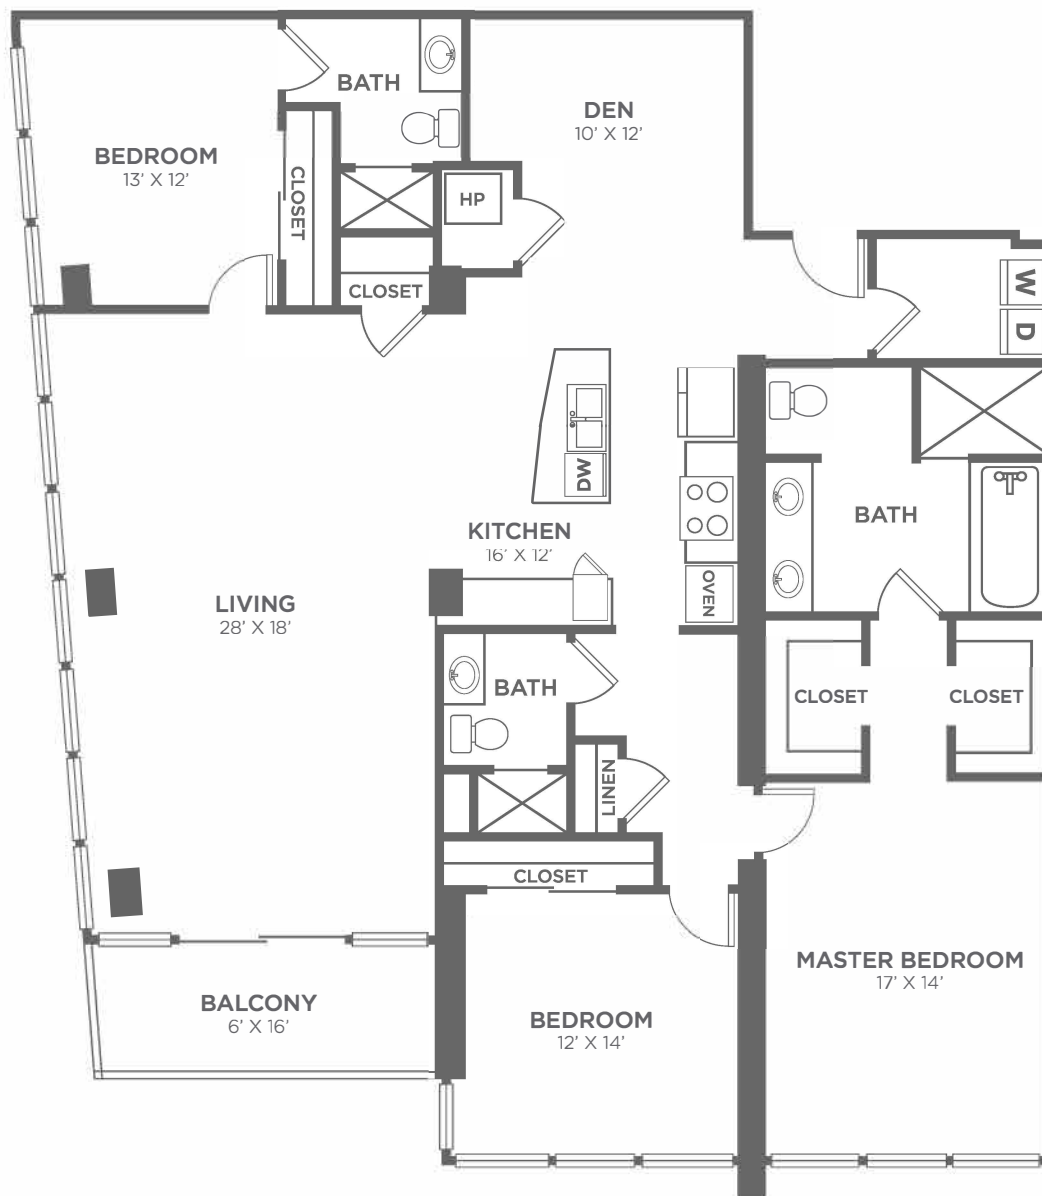

C2D

3 BED / 3 BATH

2125

SQ. FT.

THE ONE. THE ONLY.

215 North Pine Street | Charlotte, NC 28202

704-374-0089 | www.vuecharlotte.com

All dimensions and square footages are approximate