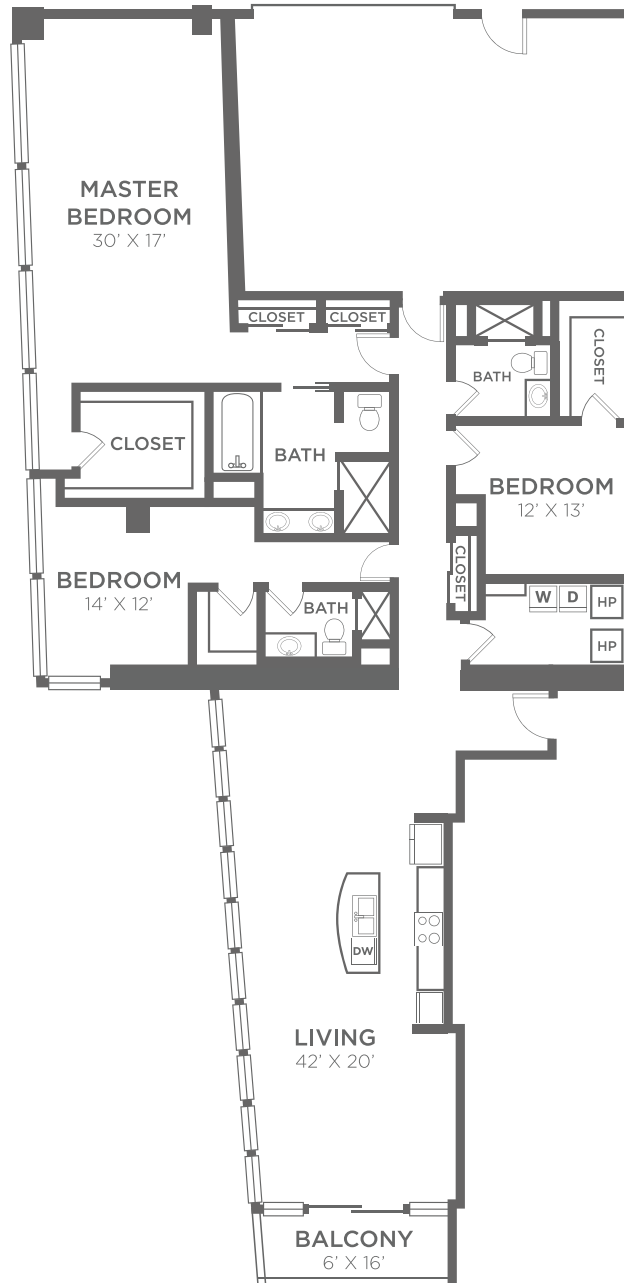

C4

3 BED / 3 BATH

2756 SQ. FT.

THE VUE CHARLOTTE

THE ONE. THE ONLY.

215 North Pine Street | Charlotte, NC 28202

704-374-0089 | www.vuecharlotte.com

All dimensions and square footages are approximate