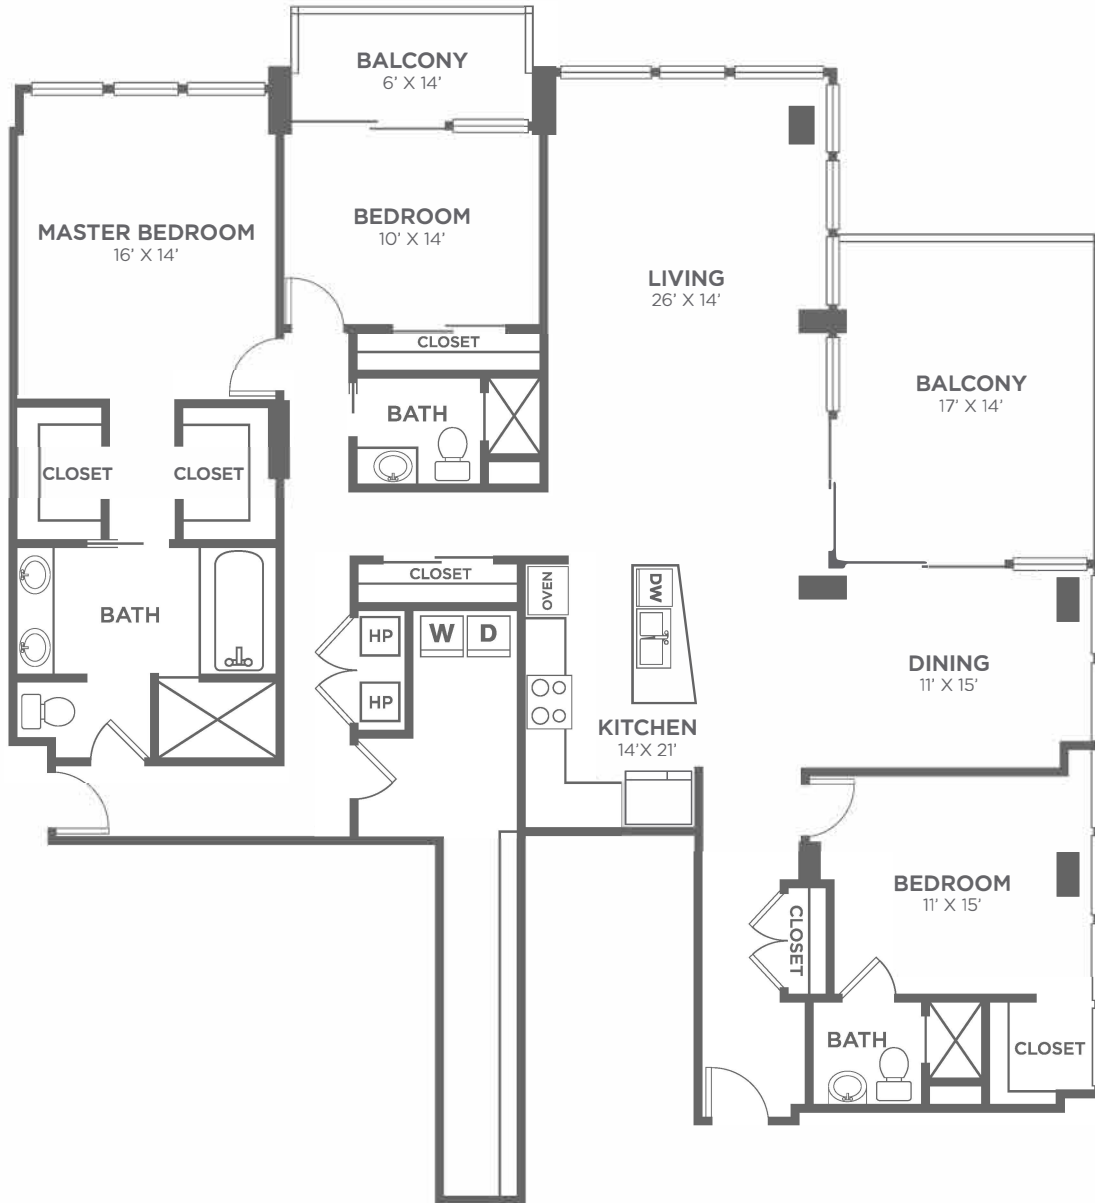

# PH2

3 BED / 3 BATH

2370  
SQ. FT.

THE ONE. THE ONLY.

215 North Pine Street | Charlotte, NC 28202

704-374-0089 | [www.vuecharlotte.com](http://www.vuecharlotte.com)

*All dimensions and square footages are approximate*