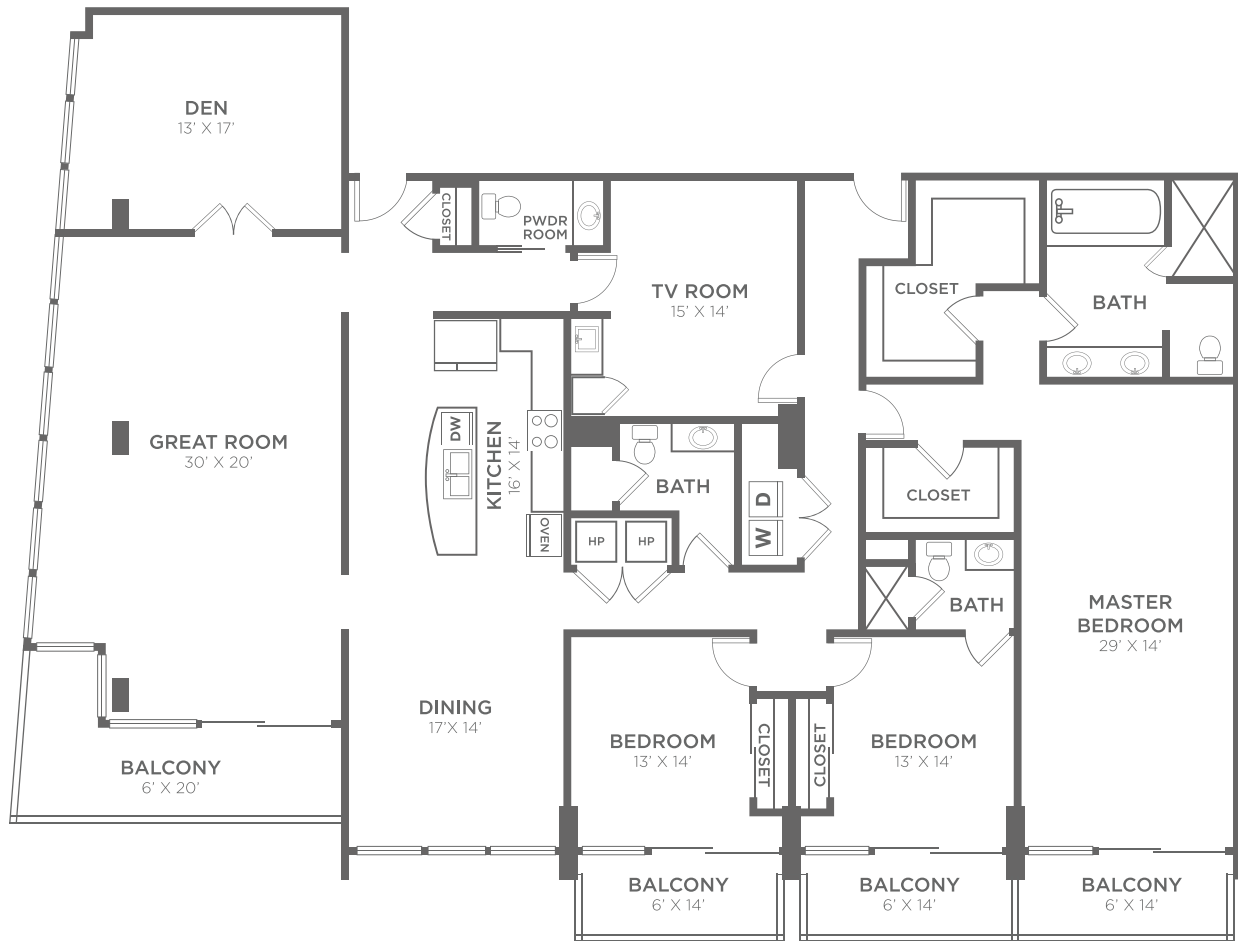

PH4D

3 BED / 3 BATH

3218
SQ. FT.

THE VUE CHARLOTTE

THE ONE. THE ONLY.

215 North Pine Street | Charlotte, NC 28202

704-374-0089 | www.vuecharlotte.com

All dimensions and square footages are approximate