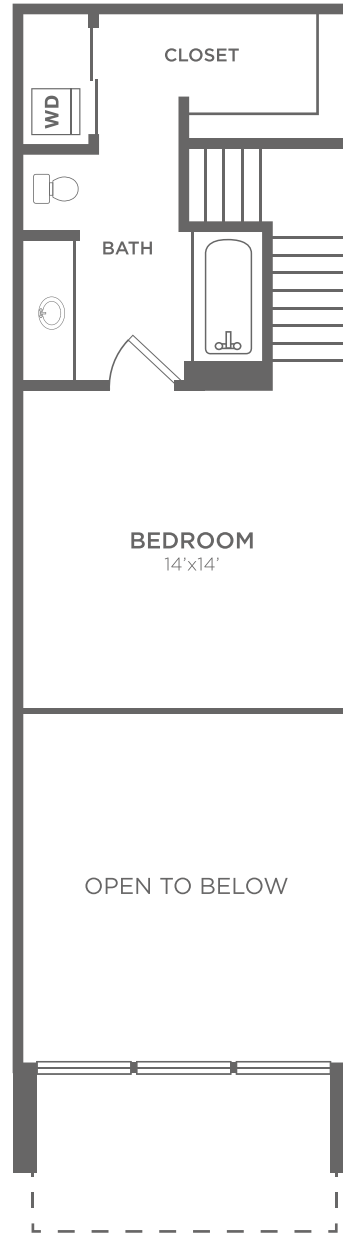

A3

1 BED / 1.5 BATH

1077 SQ. FT.

THE ONE. THE ONLY.

215 North Pine Street | Charlotte, NC 28202

704-374-0089 | www.vuecharlotte.com

All dimensions and square footages are approximate