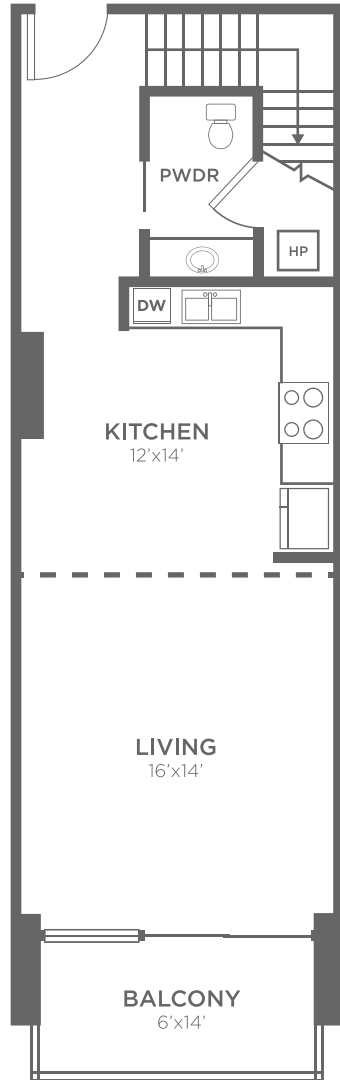

A3

1 BED / 1.5 BATH

1077 SQ. FT.

THE ONE. THE ONLY.

215 North Pine Street | Charlotte, NC 28202

704-374-0089 | www.vuecharlotte.com

All dimensions and square footages are approximate