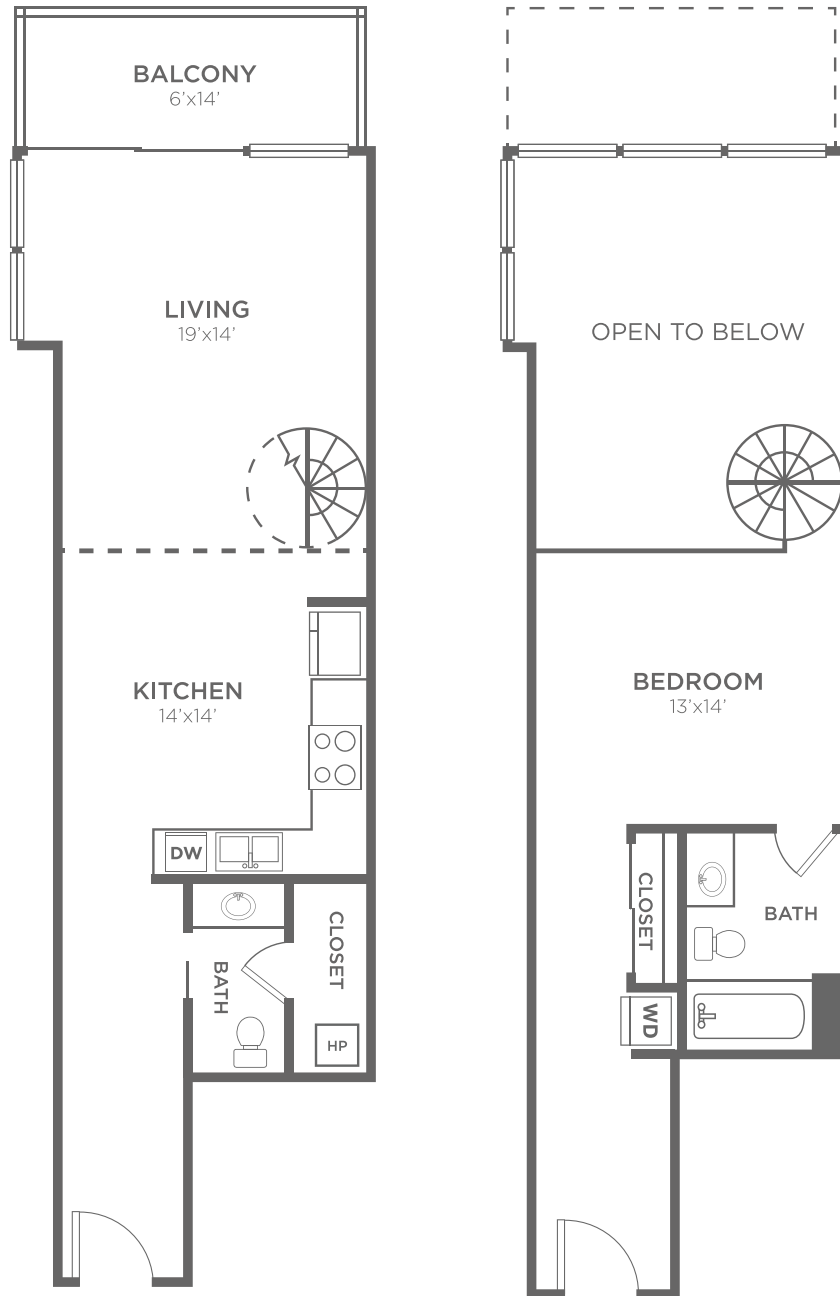

A5

1 BED / 1.5 BATH

1115 SQ. FT.

THE VUE CHARLOTTE

THE ONE. THE ONLY.

215 North Pine Street | Charlotte, NC 28202

704-374-0089 | www.vuecharlotte.com

All dimensions and square footages are approximate