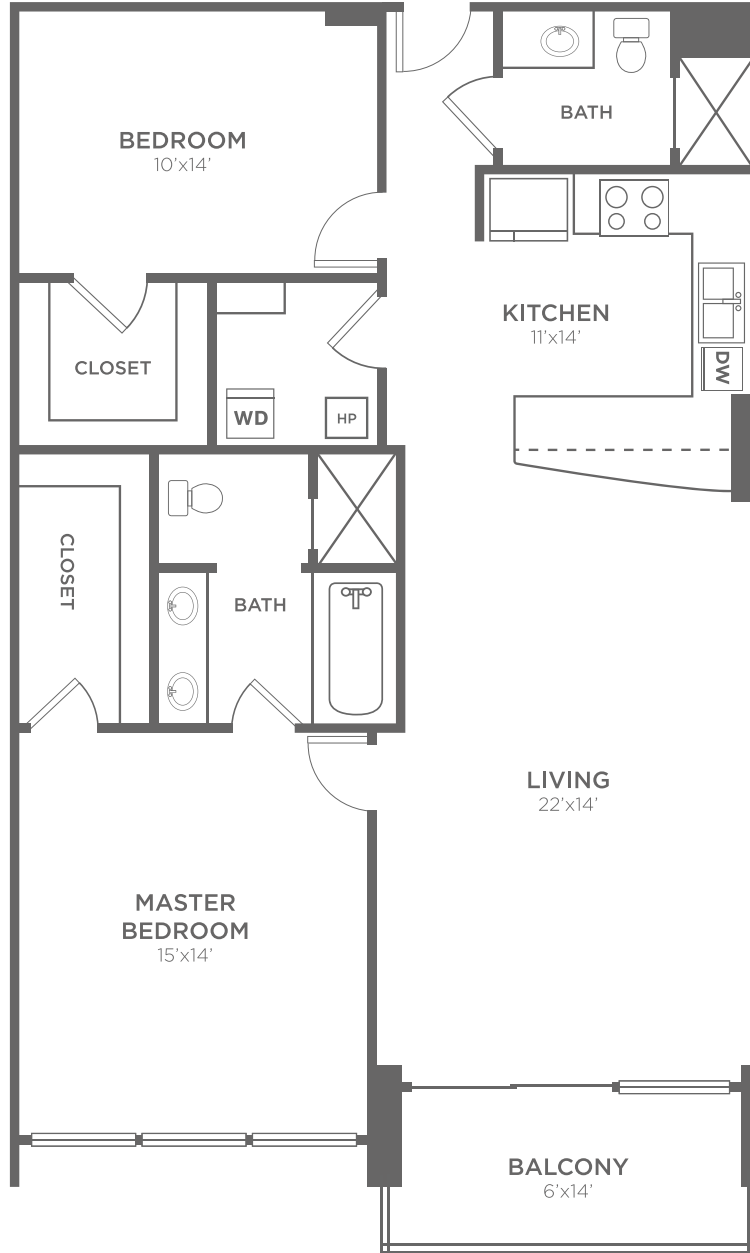

# B3

2 BED / 2 BATH

# 1252

SQ. FT.

**THE VUE CHARLOTTE**

THE ONE. THE ONLY.

215 North Pine Street | Charlotte, NC 28202

704-374-0089 | [www.vuecharlotte.com](http://www.vuecharlotte.com)

*All dimensions and square footages are approximate*