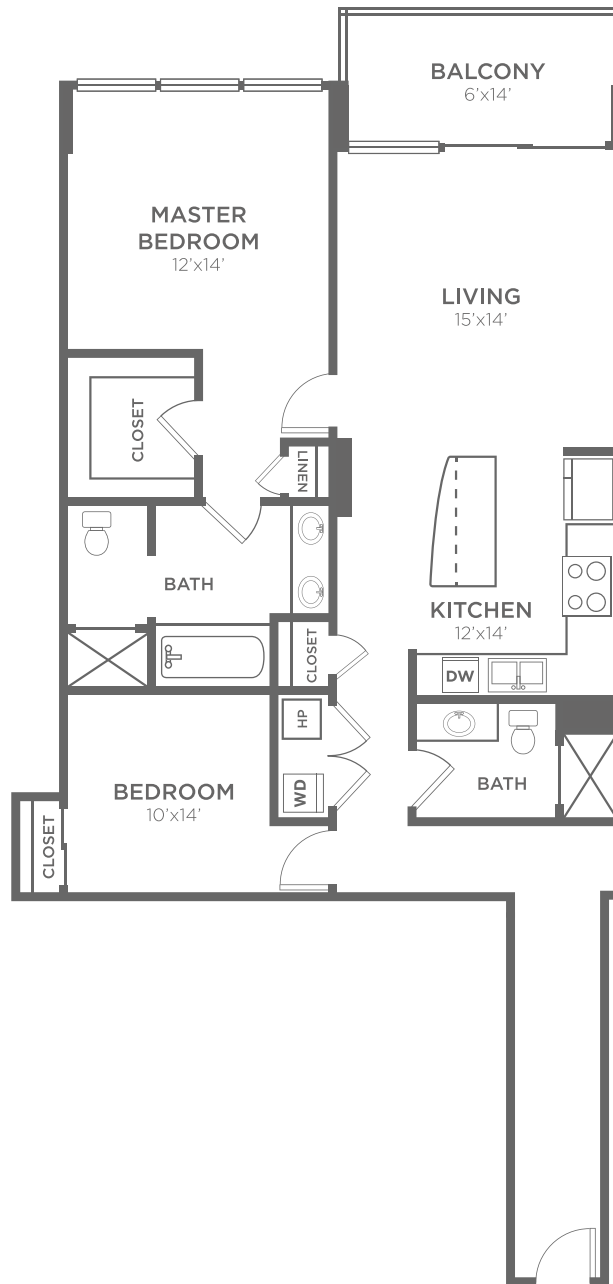

# B5

2 BED / 2 BATH

# 1306

SQ. FT.

THE ONE. THE ONLY.

215 North Pine Street | Charlotte, NC 28202

704-374-0089 | [www.vuecharlotte.com](http://www.vuecharlotte.com)

*All dimensions and square footages are approximate*