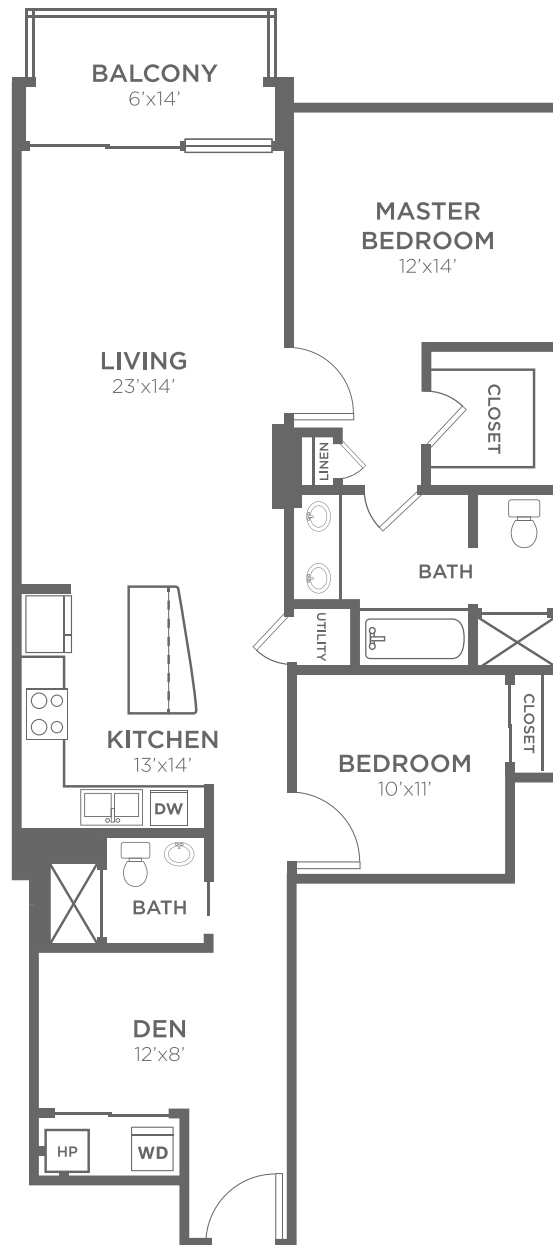

B7D

2 BED / 2 BATH

1337
SQ. FT.

THE ONE. THE ONLY.

215 North Pine Street | Charlotte, NC 28202

704-374-0089 | www.vuecharlotte.com

All dimensions and square footages are approximate