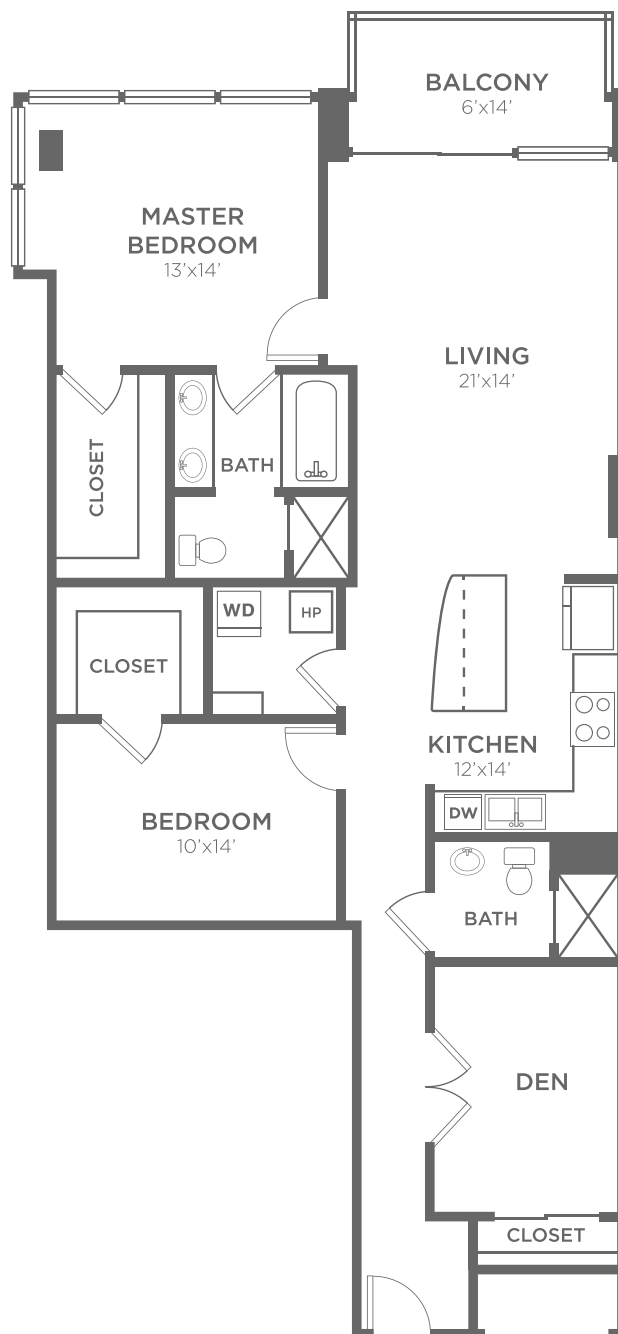

B8D

2 BED / 2 BATH

1449
SQ. FT.

THE ONE. THE ONLY.

215 North Pine Street | Charlotte, NC 28202

704-374-0089 | www.vuecharlotte.com

All dimensions and square footages are approximate