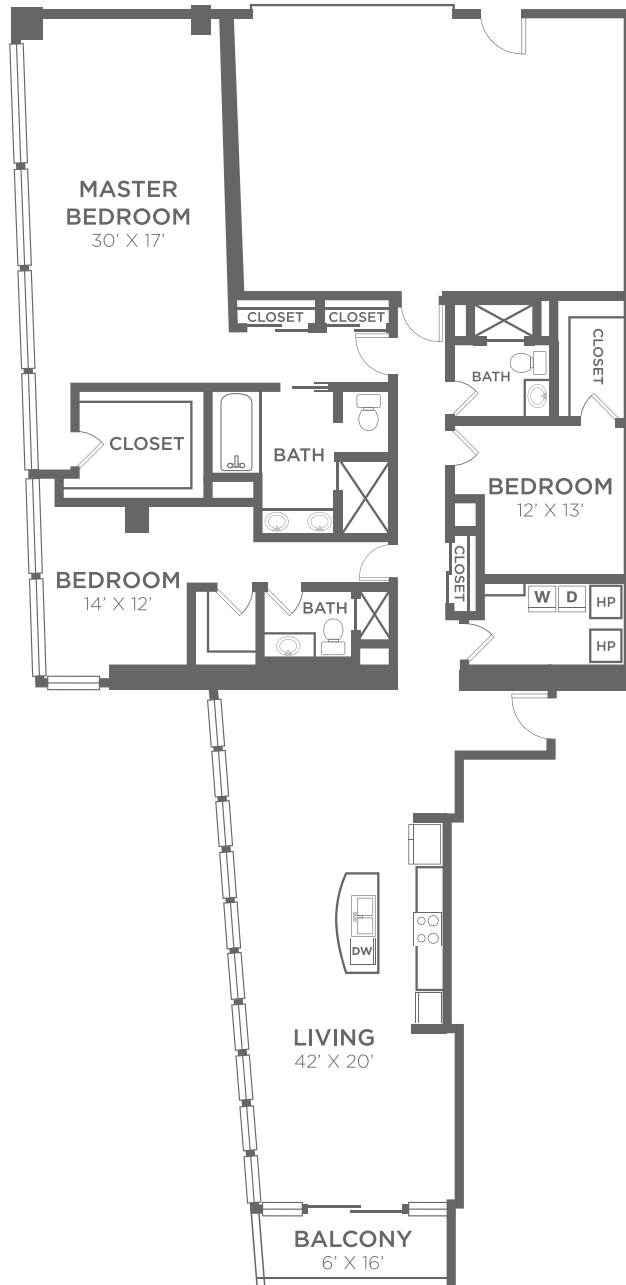

C4

3 BED / 3 BATH

2850

SQ. FT.

THE ONE. THE ONLY.

215 North Pine Street | Charlotte, NC 28202

704-374-0089 | www.vuecharlotte.com

All dimensions and square footages are approximate