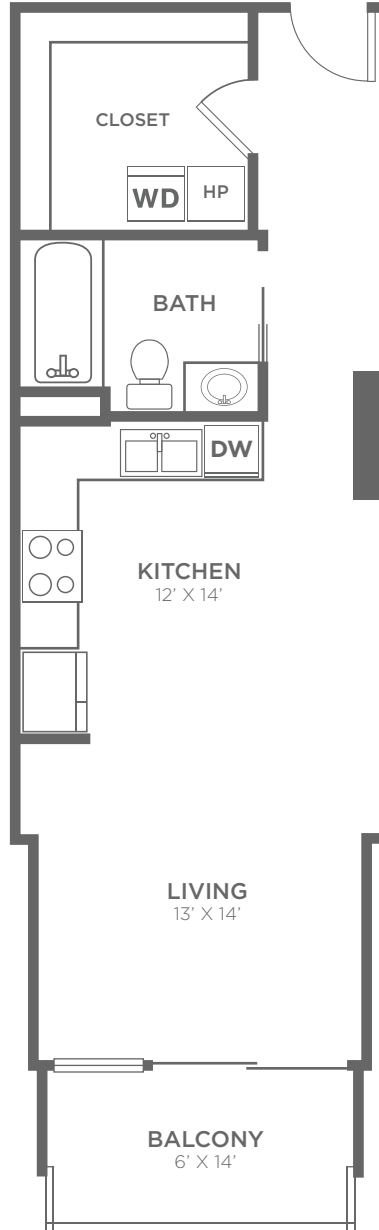

# S1

STUDIO / 1 BATH

571  
SQ. FT.

215 North Pine Street | Charlotte, NC 28202

704-374-0089 | [www.vuecharlotte.com](http://www.vuecharlotte.com)

*All dimensions and square footages are approximate*