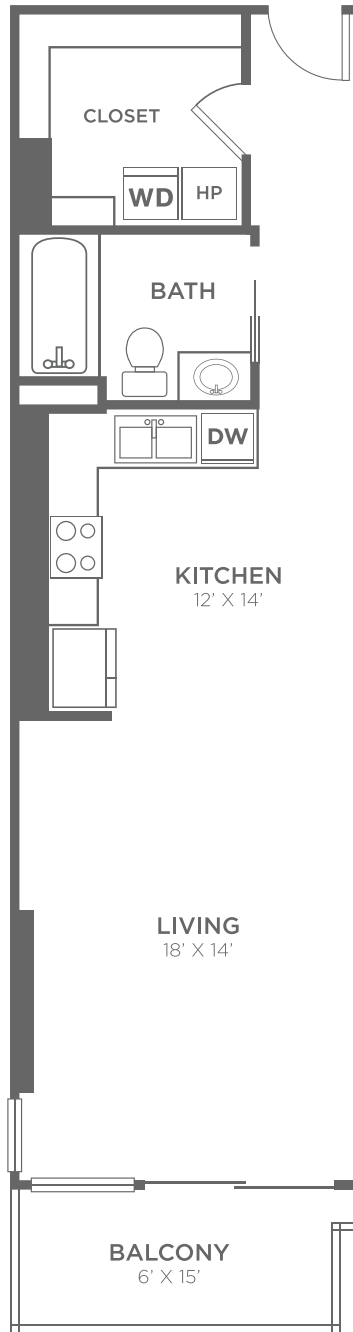

S2

STUDIO / 1 BATH

730

SQ. FT.

THE ONE. THE ONLY.

215 North Pine Street | Charlotte, NC 28202

704-374-0089 | www.vuecharlotte.com

All dimensions and square footages are approximate