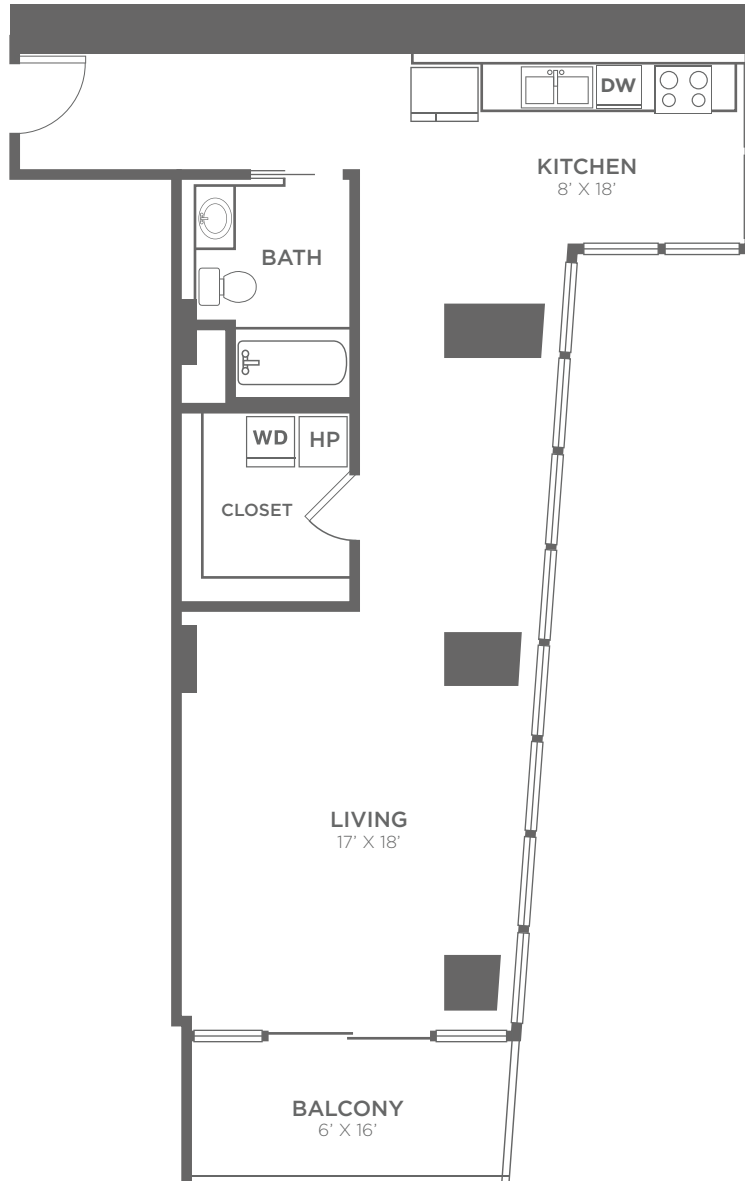

S3

STUDIO / 1 BATH

830 SQ. FT.

215 North Pine Street | Charlotte, NC 28202

704-374-0089 | www.vuecharlotte.com

All dimensions and square footages are approximate